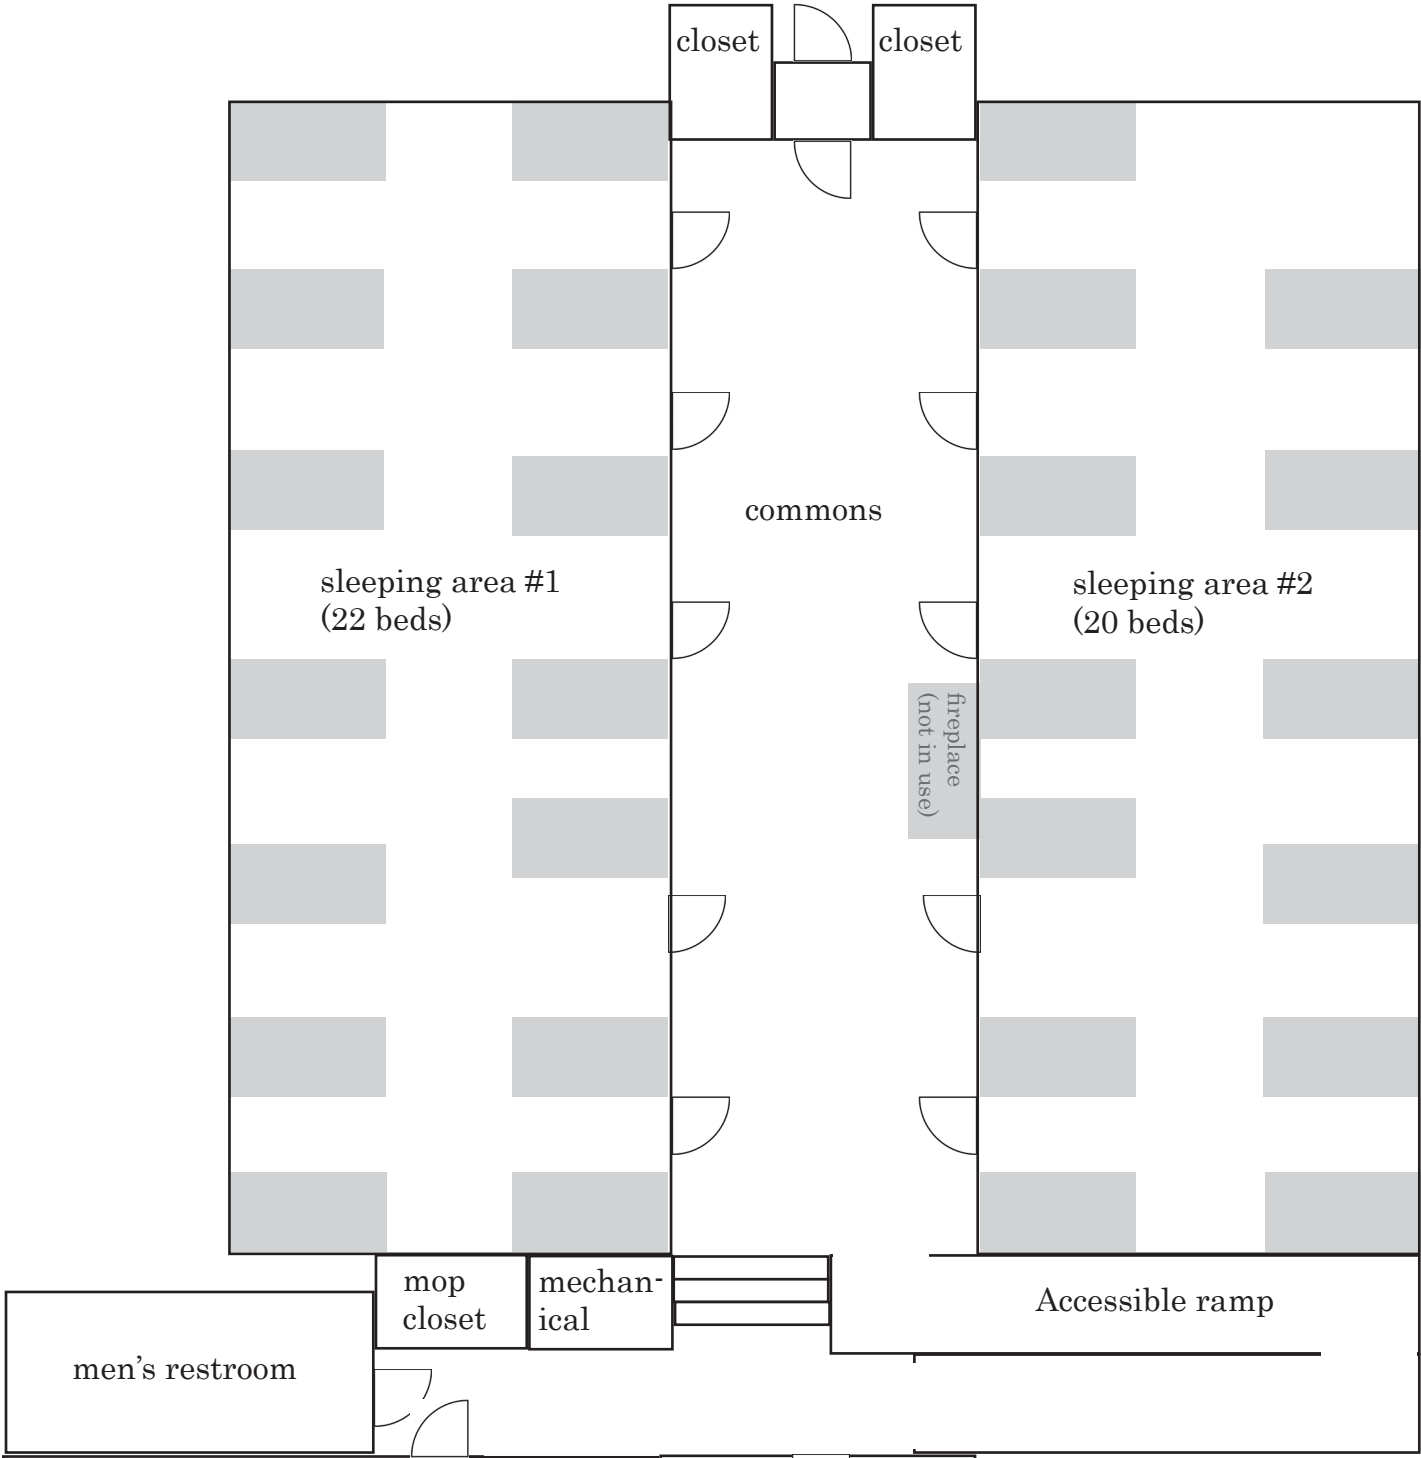

Lodge

Ridgeview

Approximation: not to scale.
Most beds are bunk beds.
One storage cubby per two beds.

■ standard twin beds:
75" x 39" mattress

Lakeview

Approximation: not to scale.
Most beds are bunk beds.
One storage cubby per two beds.

standard twin beds:
75" x 39"

Craft Cabin