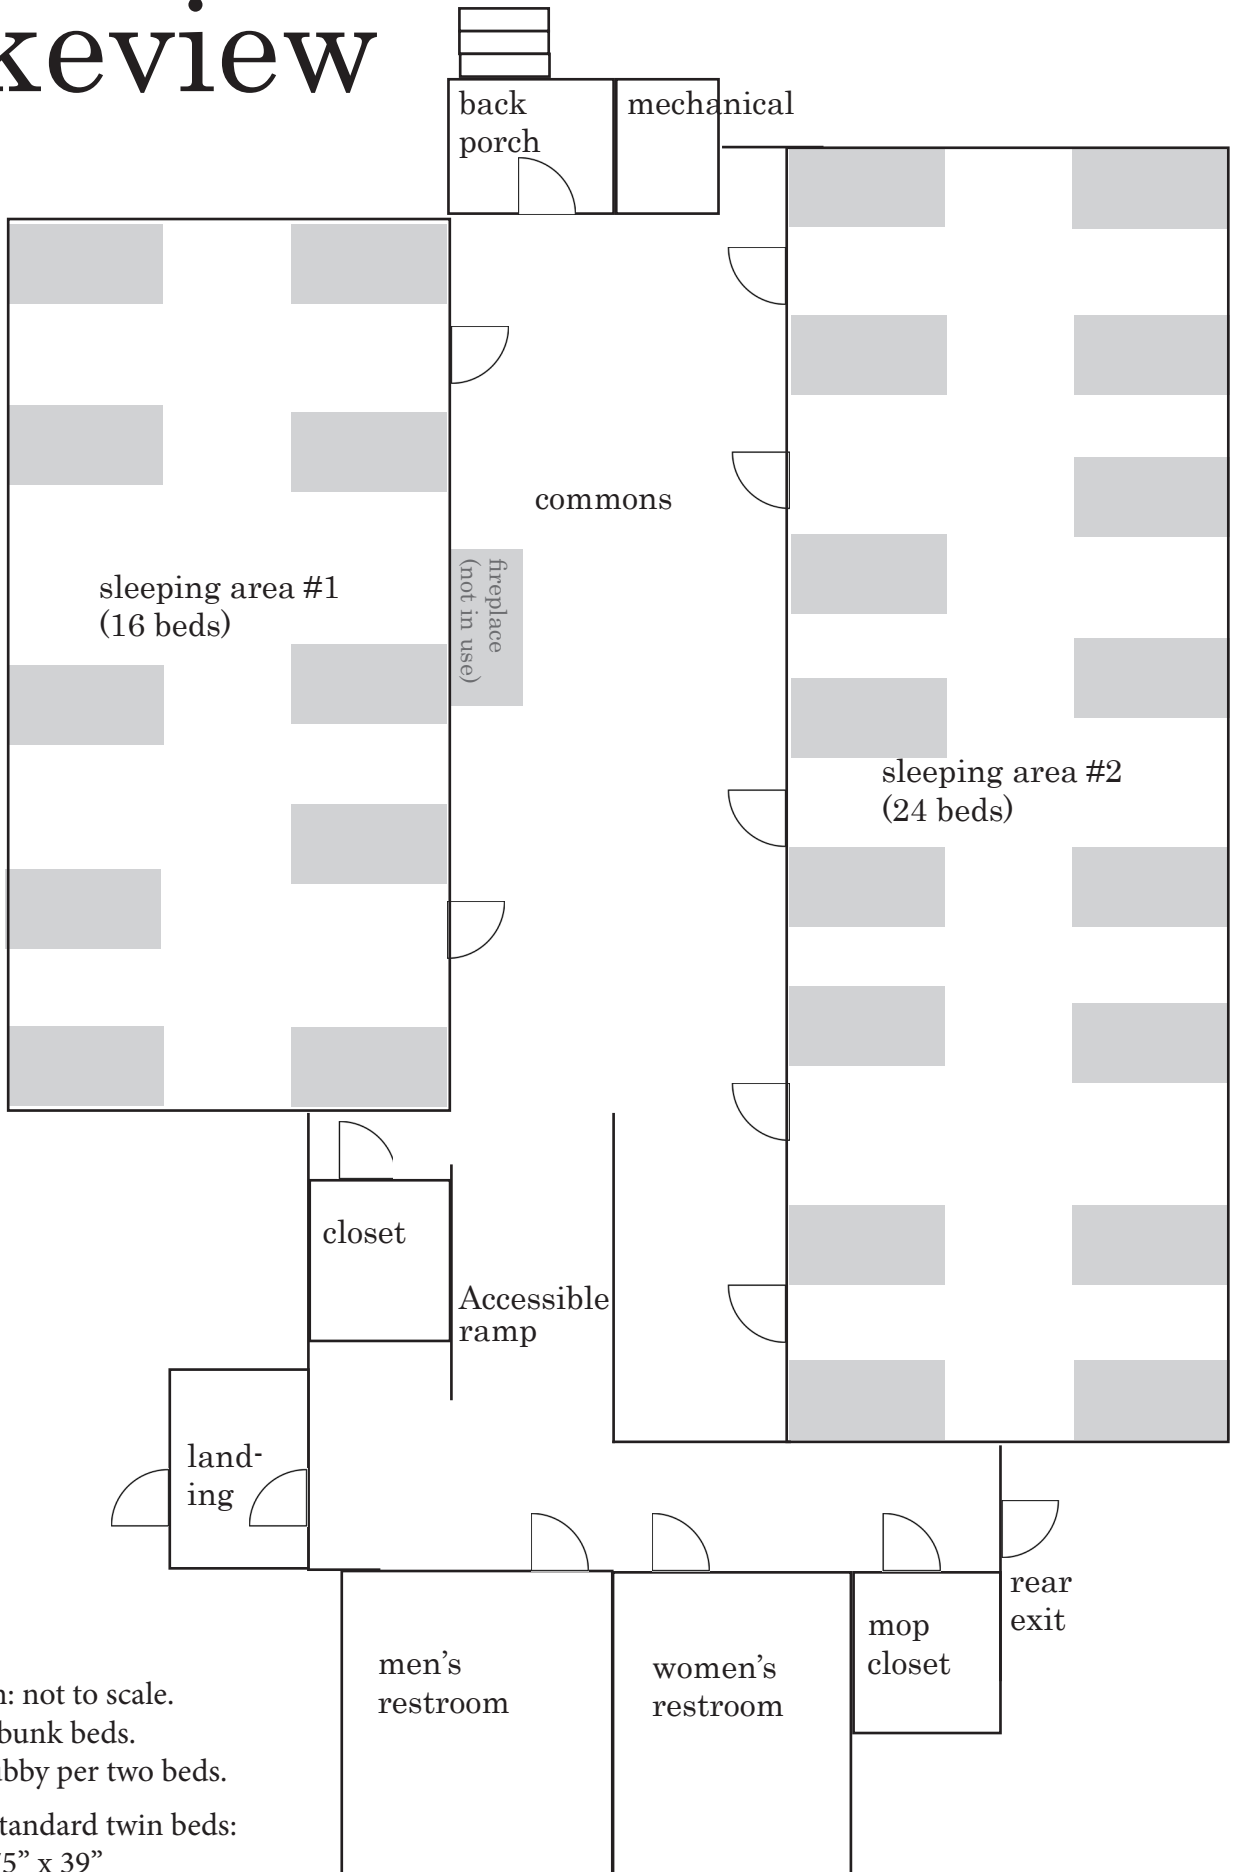

Lodge

Ridgeview

Approximation: not to scale.
Most beds are bunk beds.
One storage cubby per two beds.

■ standard twin beds:
75" x 39" mattress

Lakeview

Approximation: not to scale.
Most beds are bunk beds.
One storage cubby per two beds.

standard twin beds:
75" x 39"

Craft Cabin