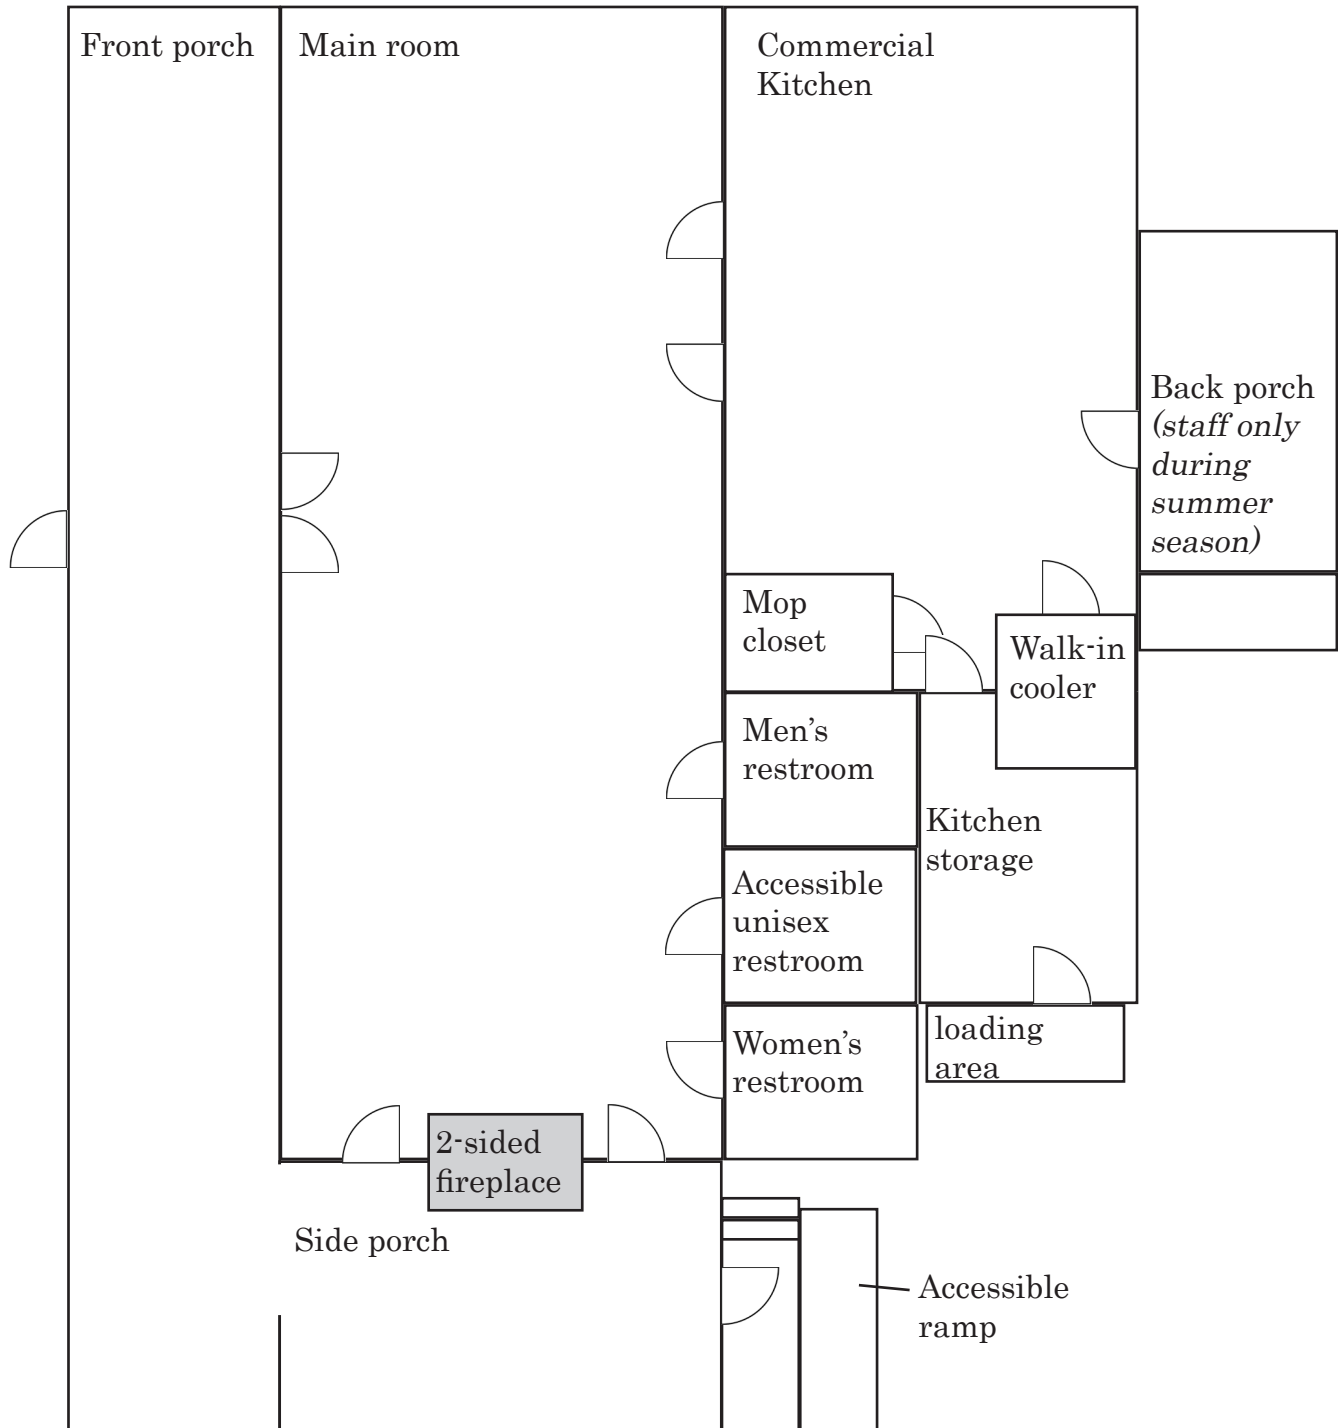

Lodge

Ridgeview

Approximation: not to scale.
Most beds are bunk beds.
One storage cubby per two beds.

■ standard twin beds:
75" x 39" mattress

Lakeview

Approximation: not to scale.
Most beds are bunk beds.
One storage cubby per two beds.

standard twin beds:
75" x 39"

Craft Cabin